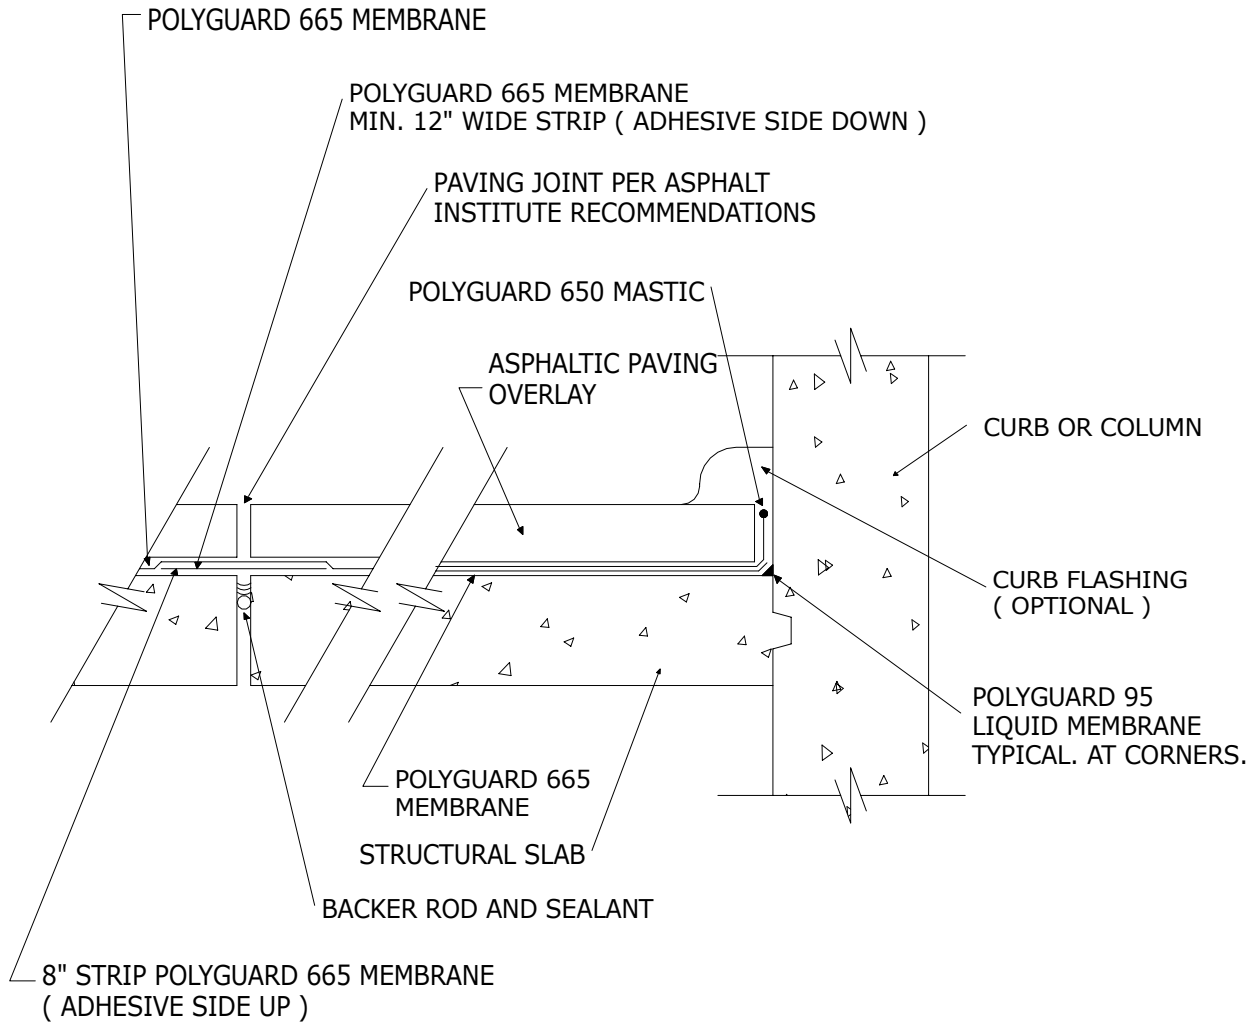

Detail
12

665 PARKING DECK @ NON-WORKING JOINTS OR CRACKS OVER 3/16" WIDE

© POLYGUARD PRODUCTS, INC. 2002 - 665PVMT

Polyguard Products, Inc.
P.O. Box 755
Ennis, TX 75119
Phone: 972-875-8421
Fax: 972-875-9425
Web Site - www.polyguardproducts.com