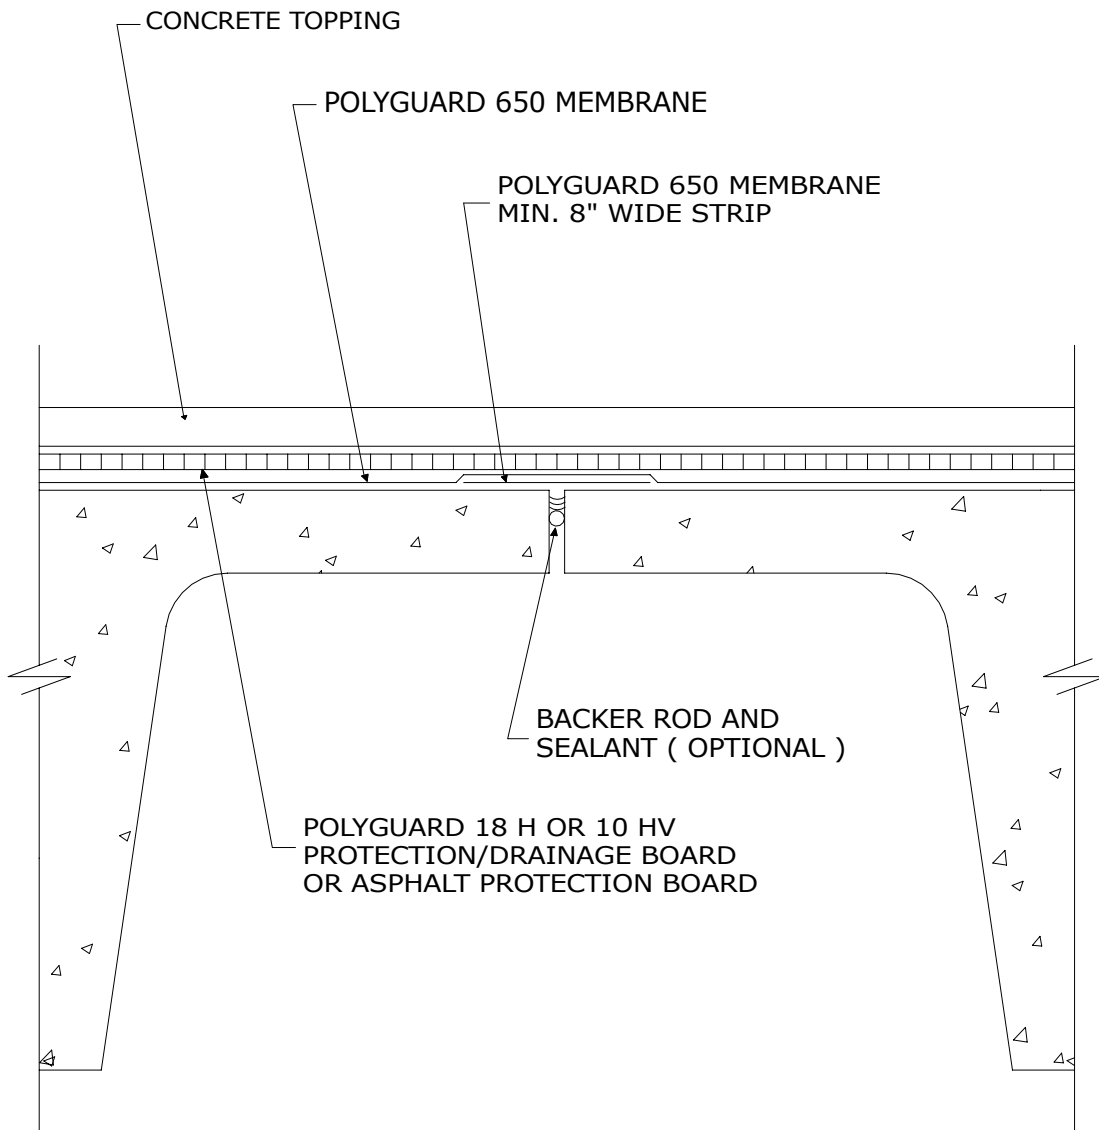

Detail  
13

SECTION @ T-BEAM JOINT & TOPPING

© POLYGUARD PRODUCTS, INC. 2002 - 650TBEAM

Polyguard Products, Inc.  
P.O. Box 755  
Ennis, TX 75119  
Phone: 972-875-8421  
Fax: 972-875-9425  
Web Site - [www.polyguardproducts.com](http://www.polyguardproducts.com)